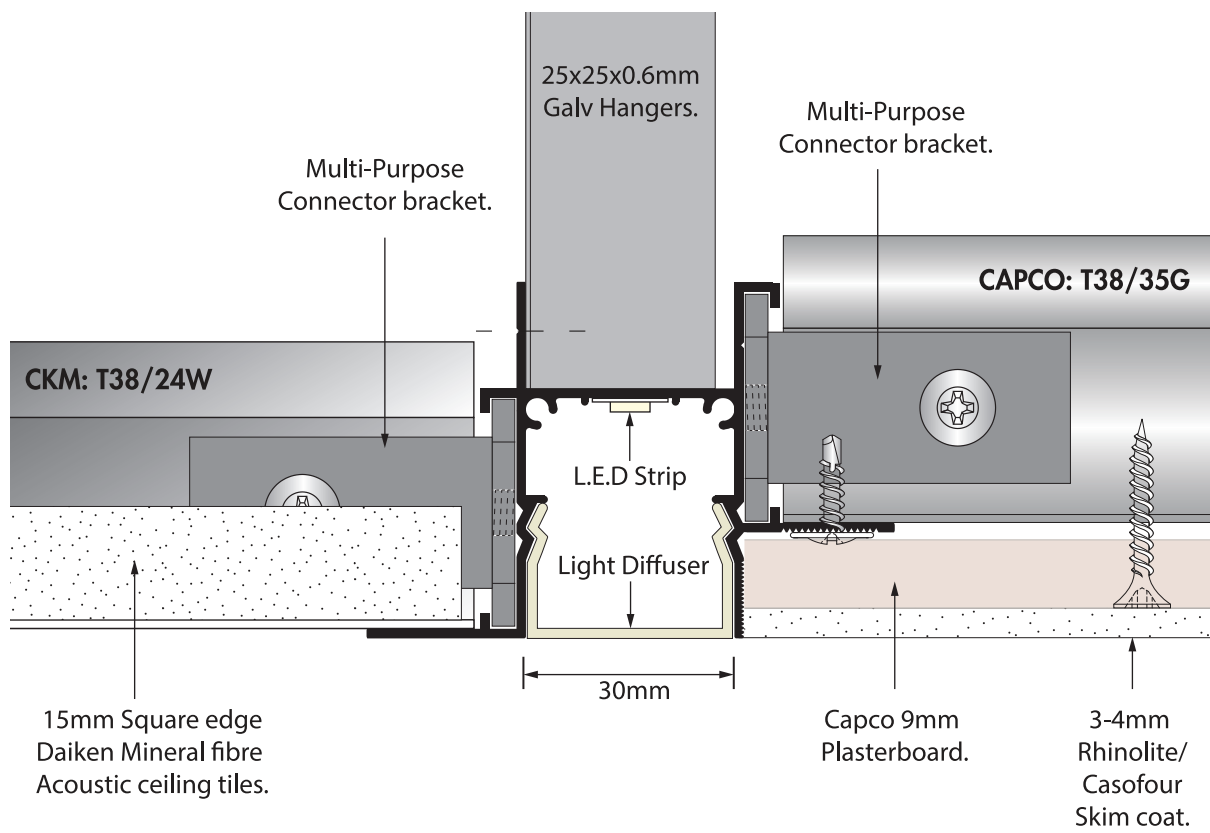

Ceiling Transition 30
with diffuser
Length = 3,600m

ACTUAL SIZE

Standard Colour: CAPCO Smooth White - Colour Harmonised

30mm Light Diffuser

ASSEMBLY

Recommended L.E.D strip: 14.4 watt, 120 spots per metre.
4000K - Natural White