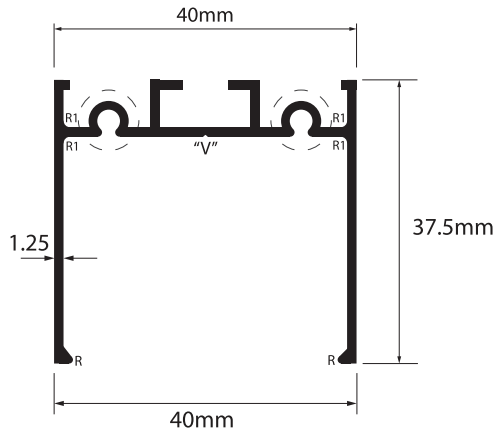

Surface Light Trough 40
 with diffuser
 Length = 4,530m

40mm Light Diffuser

Back View

Side View

END CAP

ACTUAL SIZE

ASSEMBLY

Recommended L.E.D strip: 14.4 watt, 120 spots per metre.
 4000K - Natural White