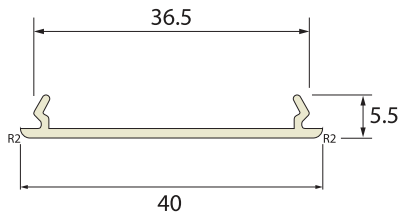

Surface Light Trough 40
 with diffuser
 Length = 4,530m

40mm Light Diffuser

Back View

Side View

END CAP

ACTUAL SIZE

ASSEMBLY

Recommended L.E.D strip: 14.4 watt, 120 spots per metre.
 4000K - Natural White