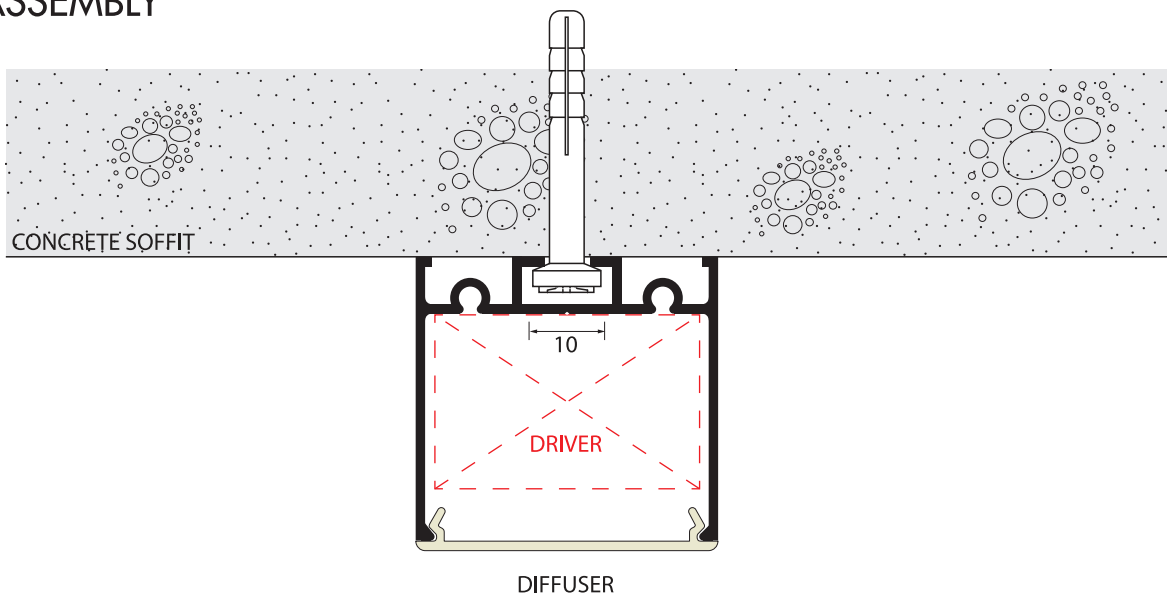

Surface Light Trough 40
 with diffuser
 Length = 4,530m

40mm Light Diffuser

Back View

Side View

END CAP

ACTUAL SIZE

ASSEMBLY

Recommended L.E.D strip: 14.4 watt, 120 spots per metre.
 4000K - Natural White