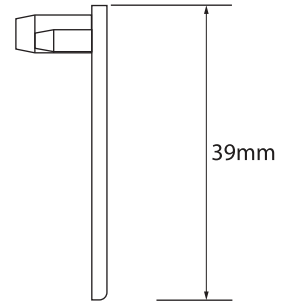

Surface Light Trough 40
 with diffuser
 Length = 4,530m

40mm Light Diffuser

Back View

Side View

END CAP

ACTUAL SIZE

ASSEMBLY

Recommended L.E.D strip: 14.4 watt, 120 spots per metre.
 4000K - Natural White