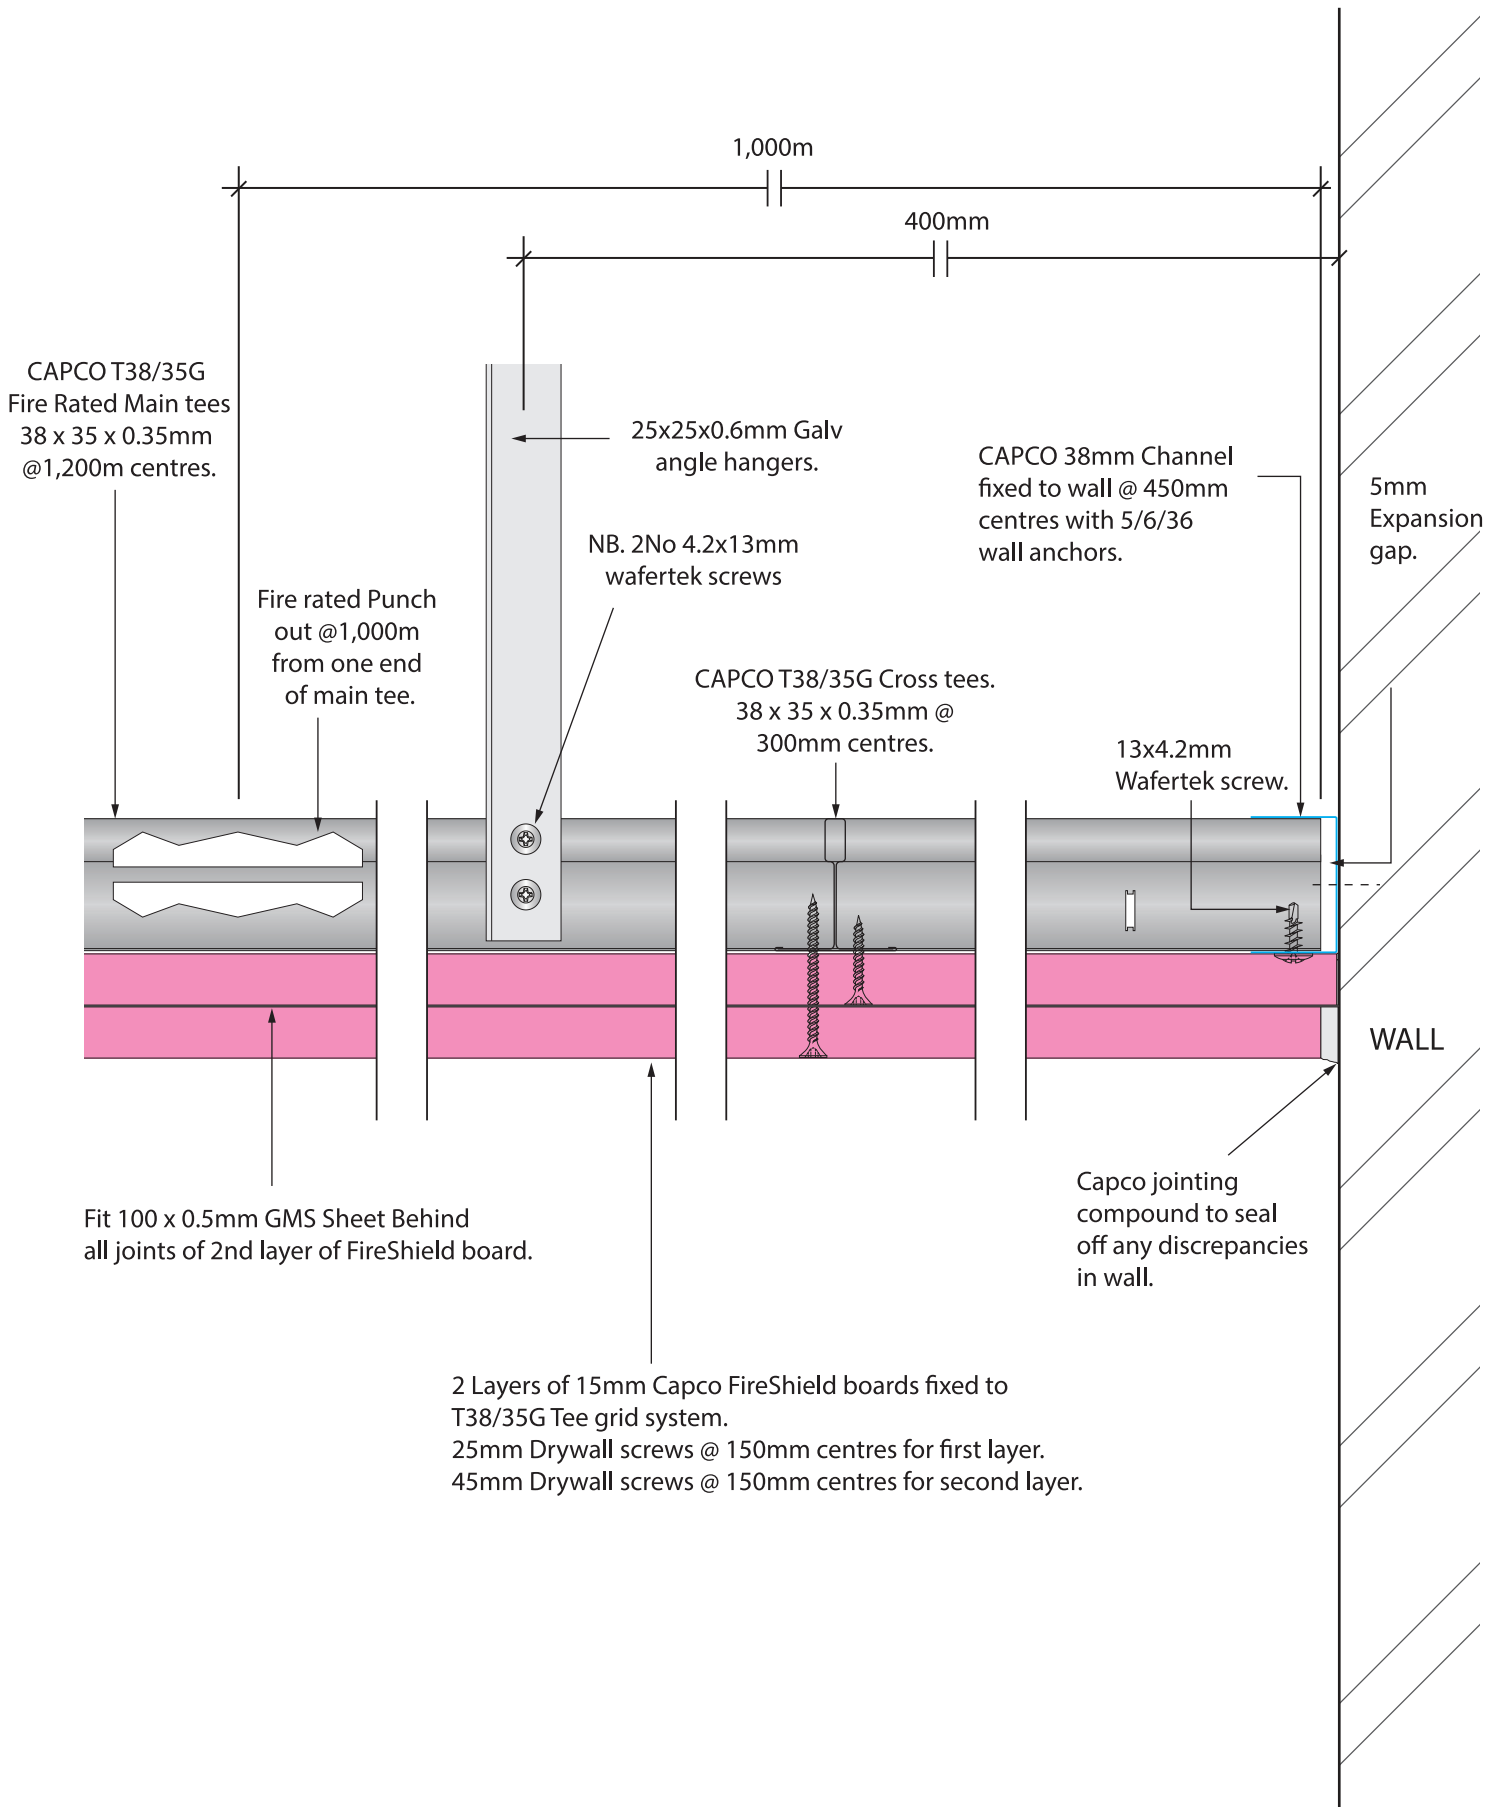

CAPCO: 60 MINUTE FIRE RATED CEILING SYSTEM

N.B. All FireShield gypsum board joints to be staggered.
All Board joints to be fitted with 50mm wide fibre-tape and flushed with Capco jointing compound.

CEILING AND PARTITION COMPONENTS

CAPCO: 60 MINUTE FIRE RATED CEILING SYSTEM