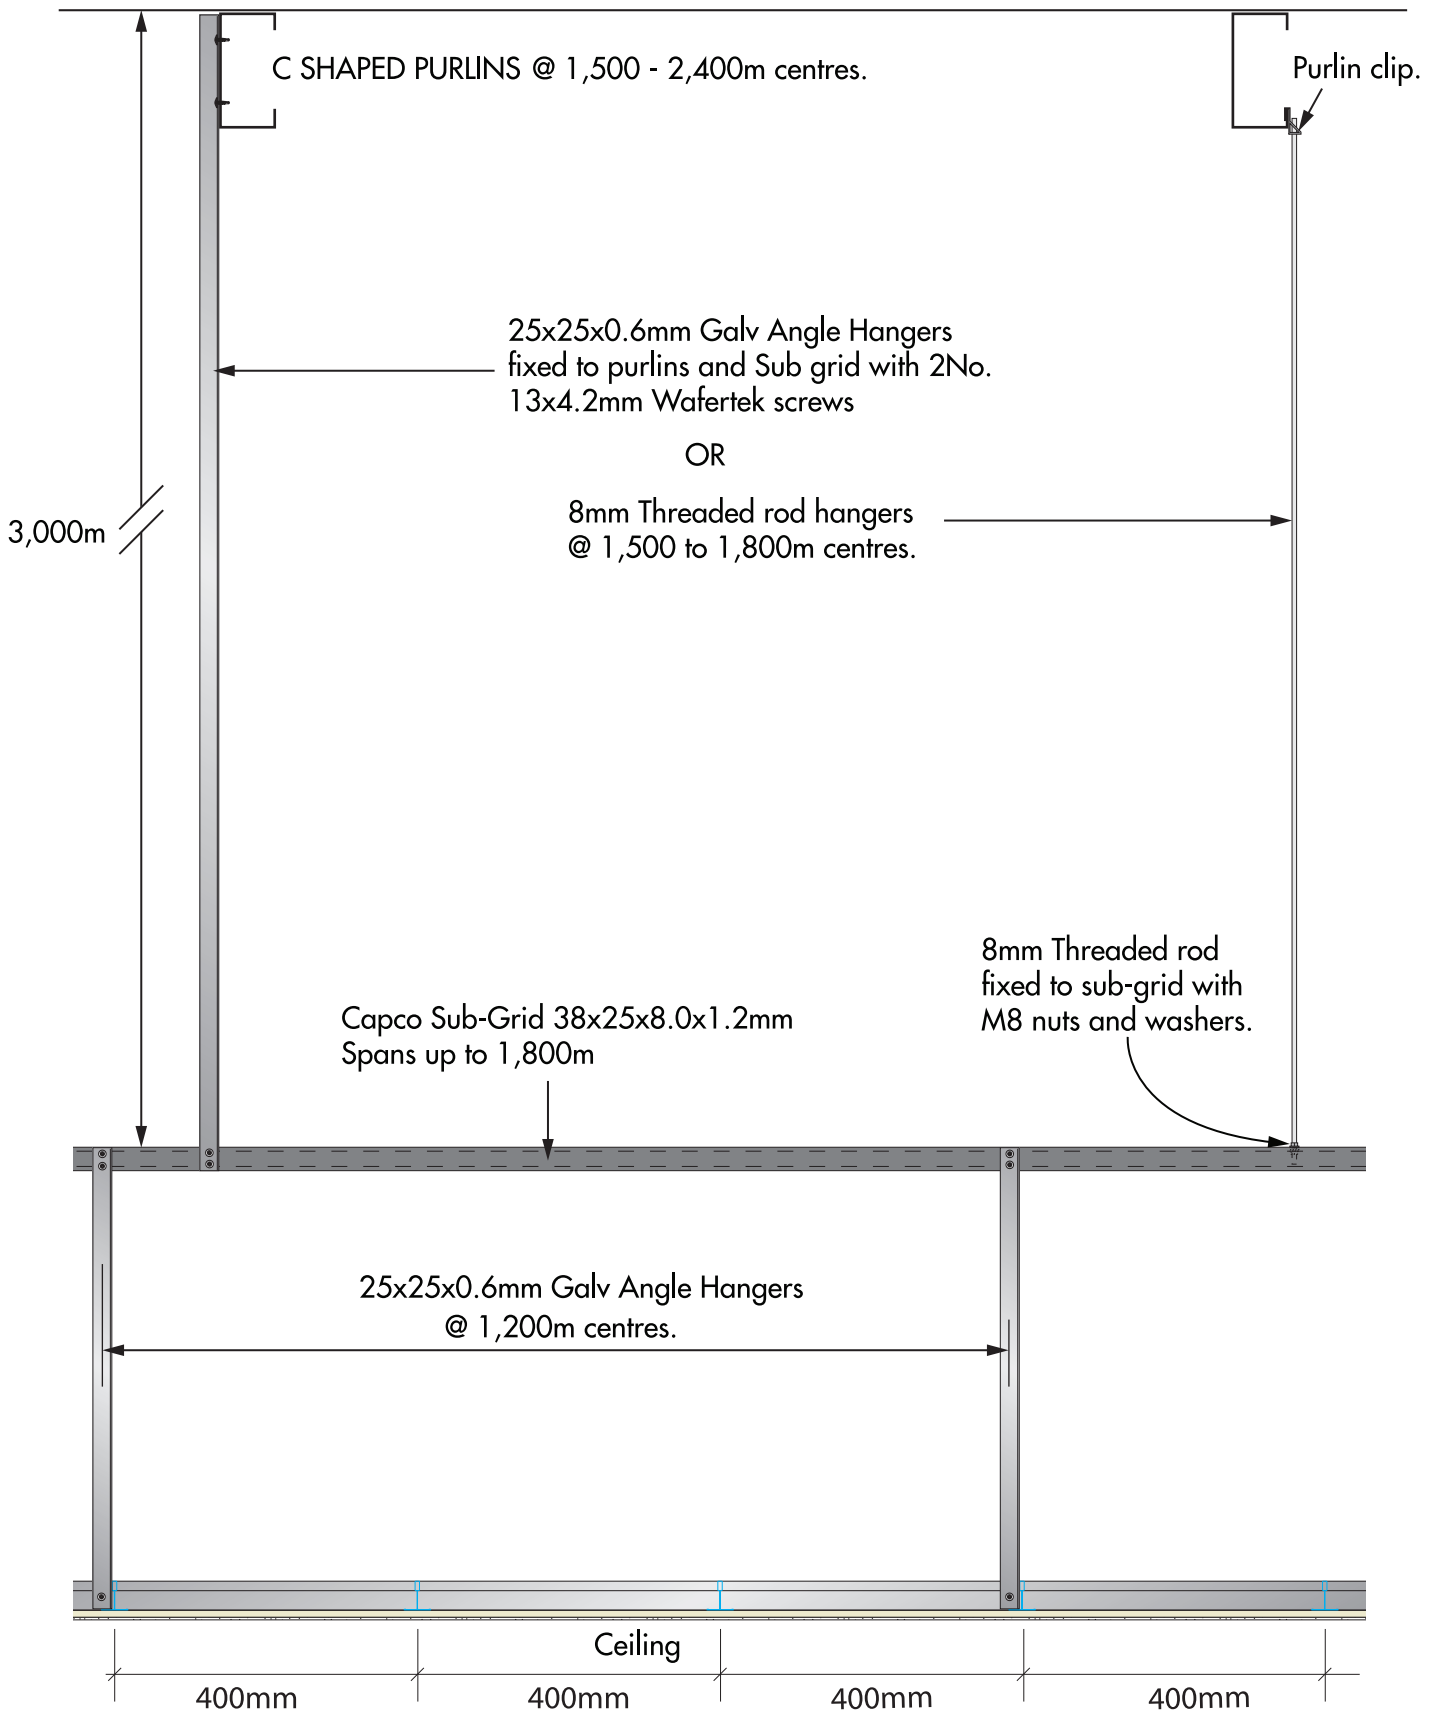

CAPCO: SUB-GRID ASSEMBLY
38x25x8.0x1,2mm

ROOF SHEETING.

CAPCO: SUB-GRID ASSEMBLY

51x35x12.5x1,2mm

ROOF SHEETING.

CAPCO: SUB-GRID ASSEMBLY
64x32x14x1.6mm

ROOF SHEETING.

CAPCO: SUB-GRID ASSEMBLY
75x35x15x2.0mm

ROOF SHEETING.