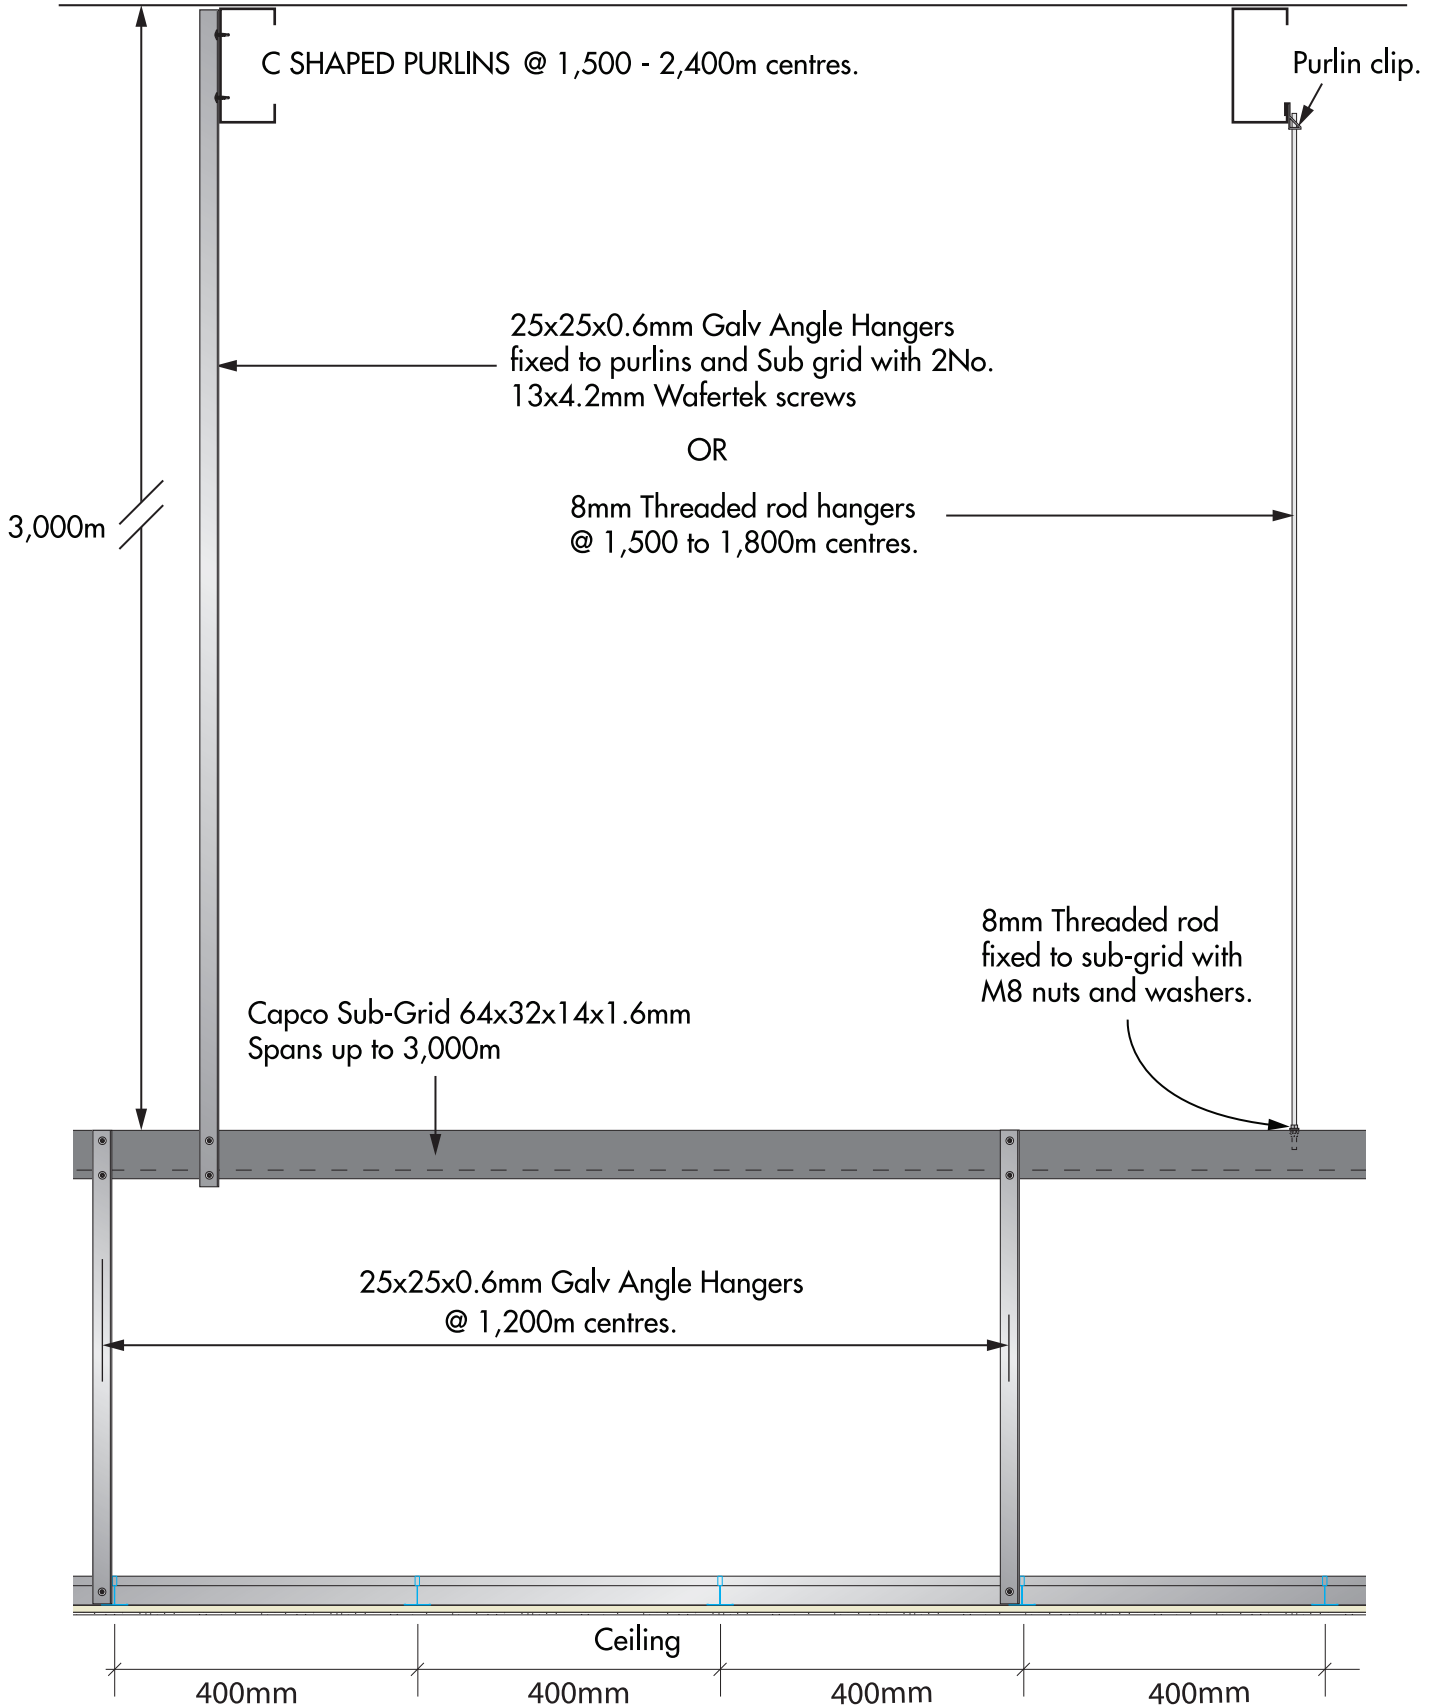

CAPCO: SUB-GRID ASSEMBLY
38x25x8.0x1,2mm

ROOF SHEETING.

CAPCO: SUB-GRID ASSEMBLY

51x35x12.5x1,2mm

ROOF SHEETING.

CAPCO: SUB-GRID ASSEMBLY
64x32x14x1.6mm

ROOF SHEETING.

CAPCO: SUB-GRID ASSEMBLY
75x35x15x2.0mm

ROOF SHEETING.