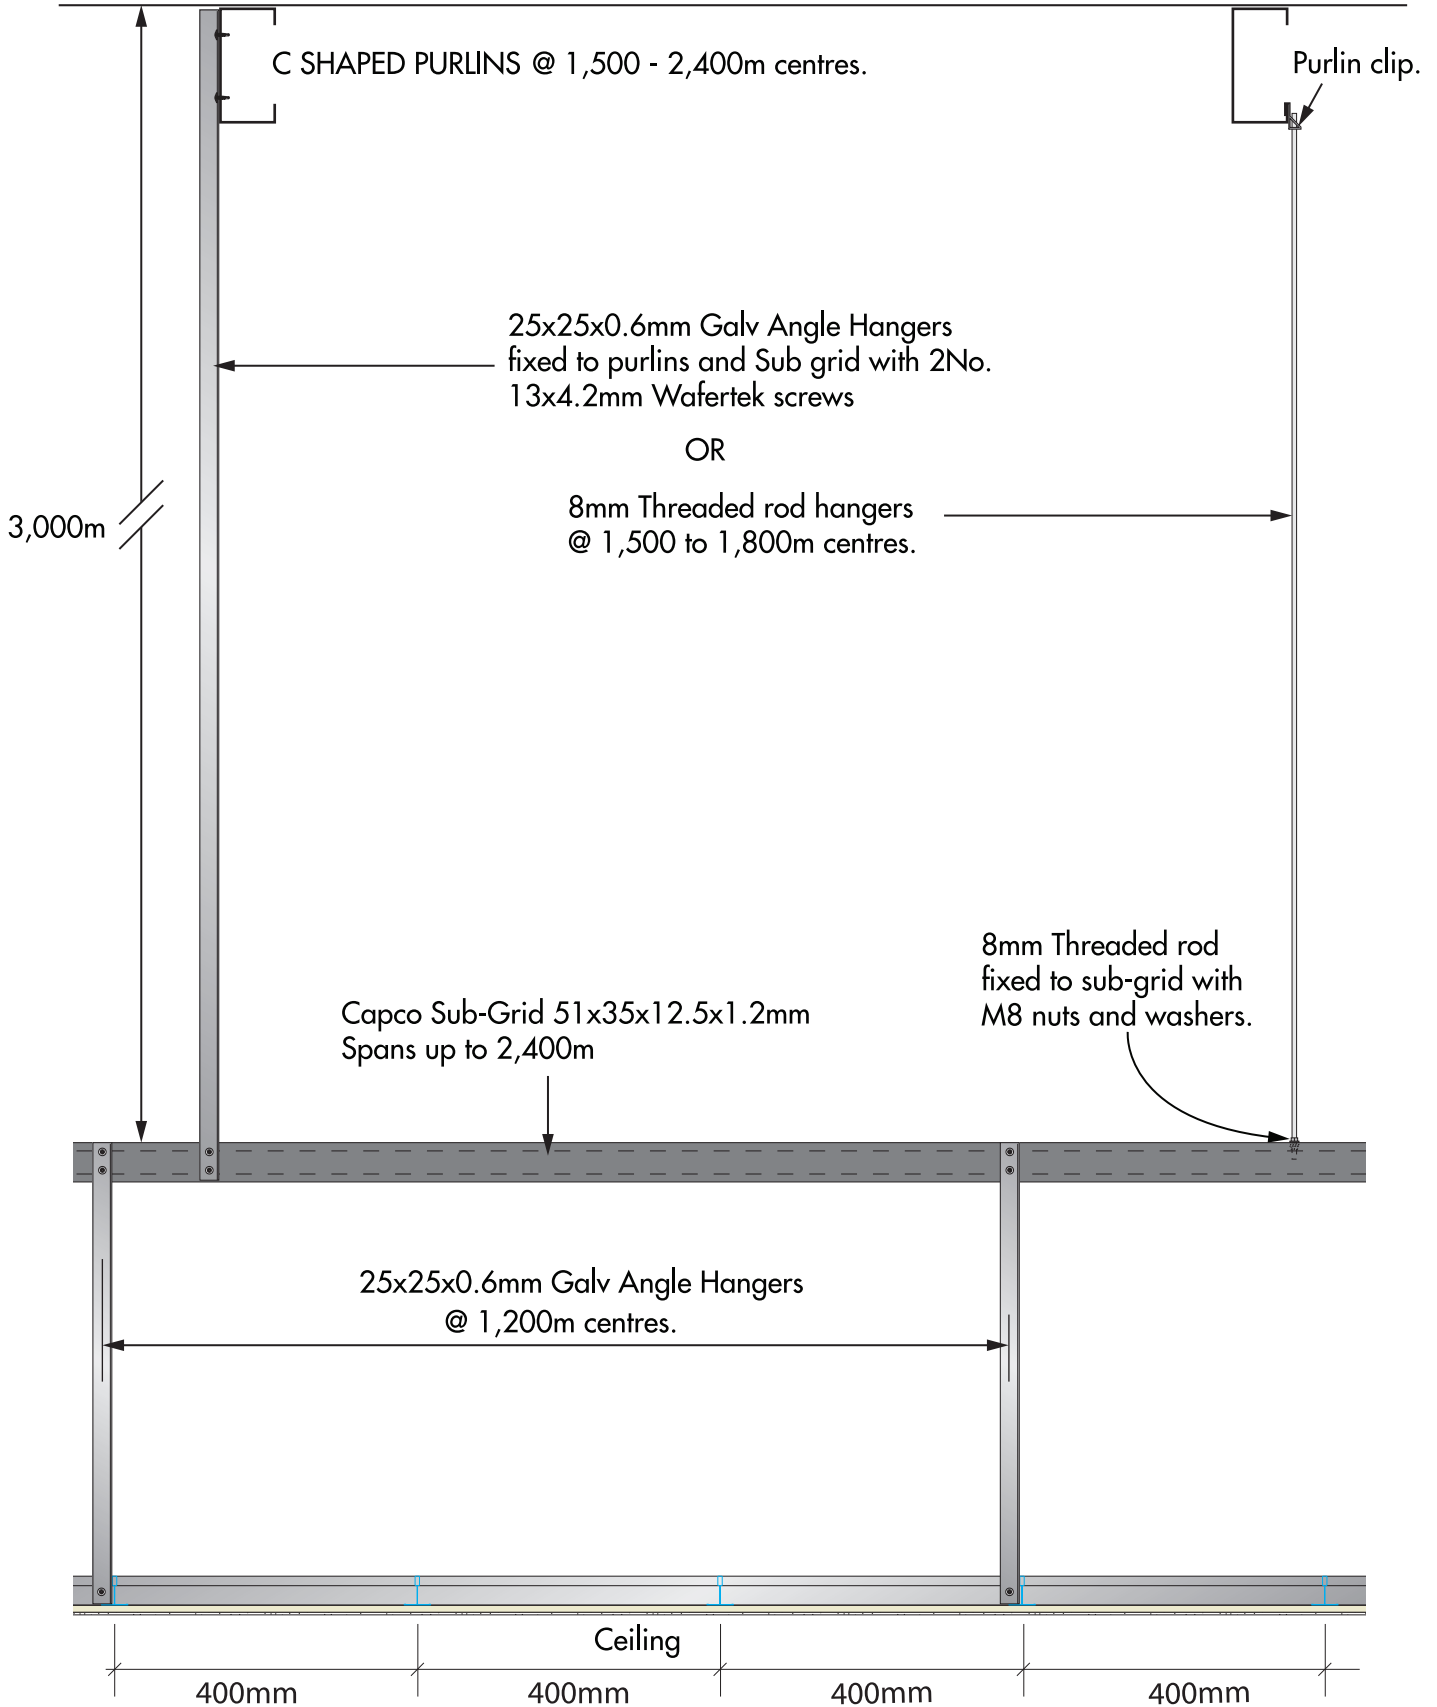

CAPCO: SUB-GRID ASSEMBLY
38x25x8.0x1,2mm

ROOF SHEETING.

CAPCO: SUB-GRID ASSEMBLY

51x35x12.5x1,2mm

ROOF SHEETING.

CAPCO: SUB-GRID ASSEMBLY
64x32x14x1.6mm

ROOF SHEETING.

CAPCO: SUB-GRID ASSEMBLY
75x35x15x2.0mm

ROOF SHEETING.